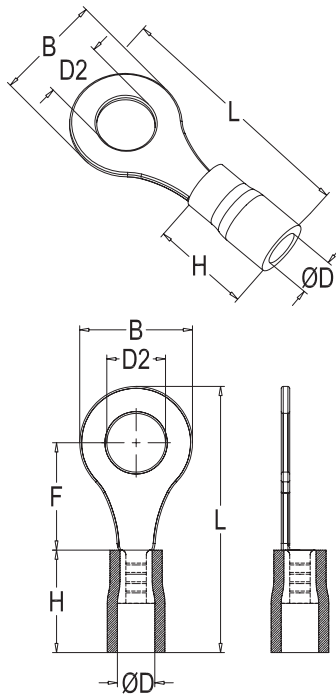

RCCN 日成RF型绝缘端子 RF Insulated Ring Terminals

说明：本系列配套工具 YYT-1可定制特殊颜色，有起订量要求。1000PCS
Use note: installed by tool YYT-1 Special Color can be produced with MOQ.

型号 Item No.	尺寸DIMENSION							颜色 Color
	AWG/mm ² 最大电流 包装	螺栓口直径 Dia. of bolt D2	B mm	L mm	F mm	H mm	D ϕ mm	
RF1.25-3		3.2mm	5.7	17.8	4.95			
RFS1.25-3.5		3.7mm	5.7	17.8	4.95			
RFM1.25-3.5		3.7mm	6.6	20.1	6.3			
RFL1.25-3.5		3.7mm	8.0	21.5	7.0			
RFS1.25-4	22-16	4.3mm	6.6	20.1	6.3	10.0	4.3	红 Red
RFL1.25-4	0.5-1.5	4.3mm	8.0	21.5	7.0			
RF1.25-5	19A	5.3mm	8.0	21.5	7.0			
RFL1.25-5	1000PCS	5.3mm	9.8	23.0	8.5			
RFS1.25-6		6.5mm	9.8	23.0	8.5			
RF1.25-6		6.5mm	11.6	27.5	11.1			
RF1.25-8		8.4mm	11.6	27.5	11.1			
RF1.25-10		10.5mm	13.6	31.6	13.9			
RF1.25-12		13.0mm	19.2	36.0	16.5			
RF2-3		3.2mm	6.6	17.8	4.3			
RFS2-3.5		3.7mm	6.6	17.8	4.3			
RFM2-3.5		3.7mm	6.6	21.0	7.0			
RFL2-3.5		3.7mm	8.5	22.5	7.75			
RFS2-4	16-14	4.3mm	6.6	19.5	6.5			
RFL2-4	1.5-2.5	4.3mm	8.5	22.5	7.75	10.0	4.9	蓝 Blue
RFS2-5	27A	5.3mm	8.5	22.5	7.75			
RFL2-5	1000PCS	5.3mm	9.5	22.5	7.25			
RF2-6		6.5mm	12.0	27.6	11.0			
RF2-8		8.4mm	12.0	27.6	11.0			
RF2-10		10.5mm	14	31	13.9			
RF2-12		13.0mm	19.2	36.5	16.5			
RF3.5-4		4.3mm	8.0	24.5	7.7			
RFS3.5-5		5.3mm	8.0	24.5	7.7			
RFL3.5-5	14-12	5.3mm	12.0	27.9	7.7	13.5	6.7	黑 Black
RF3.5-6	2.5-4	6.5mm	12.0	27.9	7.7			
RF3.5-8	37A	8.4mm	15.0	32.0	13.5			
RF3.5-10	500PCS	10.5mm	15.0	32.0	13.5			
RF5.5-3.5		3.7mm	7.2	21.4	5.9			
RFS5.5-4		4.3mm	7.2	21.4	5.9			
RFL5.5-4		4.3mm	9.5	26.5	8.3			
RF5.5-5	12-10	5.3mm	9.5	26.5	8.3			
RF5.5-6	4-6	6.5mm	12.0	31	13.0	13.5	6.7	黄 yellow
RF5.5-8	48A	8.4mm	15.0	33.7	13.7			
RF5.5-10	500PCS	10.5mm	15.0	33.7	13.7			
RF5.5-12		13.0mm	19.2	38.1	16.0			
RF8-3	8	3.7mm	10.0	30.0				
RF8-4		4.3mm	10.0	30.0				
RF8-5	6-10	5.3mm	10.0	30.0				
RF8-6	62A	6.4mm	11.0	31.5		17.5	4.5	红 Red
RF8-8	100PCS	8.4mm	14.0	36.0				
RF8-10		10.5mm	18.0	39.5				
RF14-5	6	5.3mm	11.0	37.5				红 Red
RF14-6		6.4mm	11.0	37.5				
RF14-8	10-16	8.4mm	14.0	43.0		23.0	5.9	蓝 Blue
RF14-10	88A	10.5mm	18.0	45.0				
RF14-12	100PCS	13.0mm	18.0	45.0				